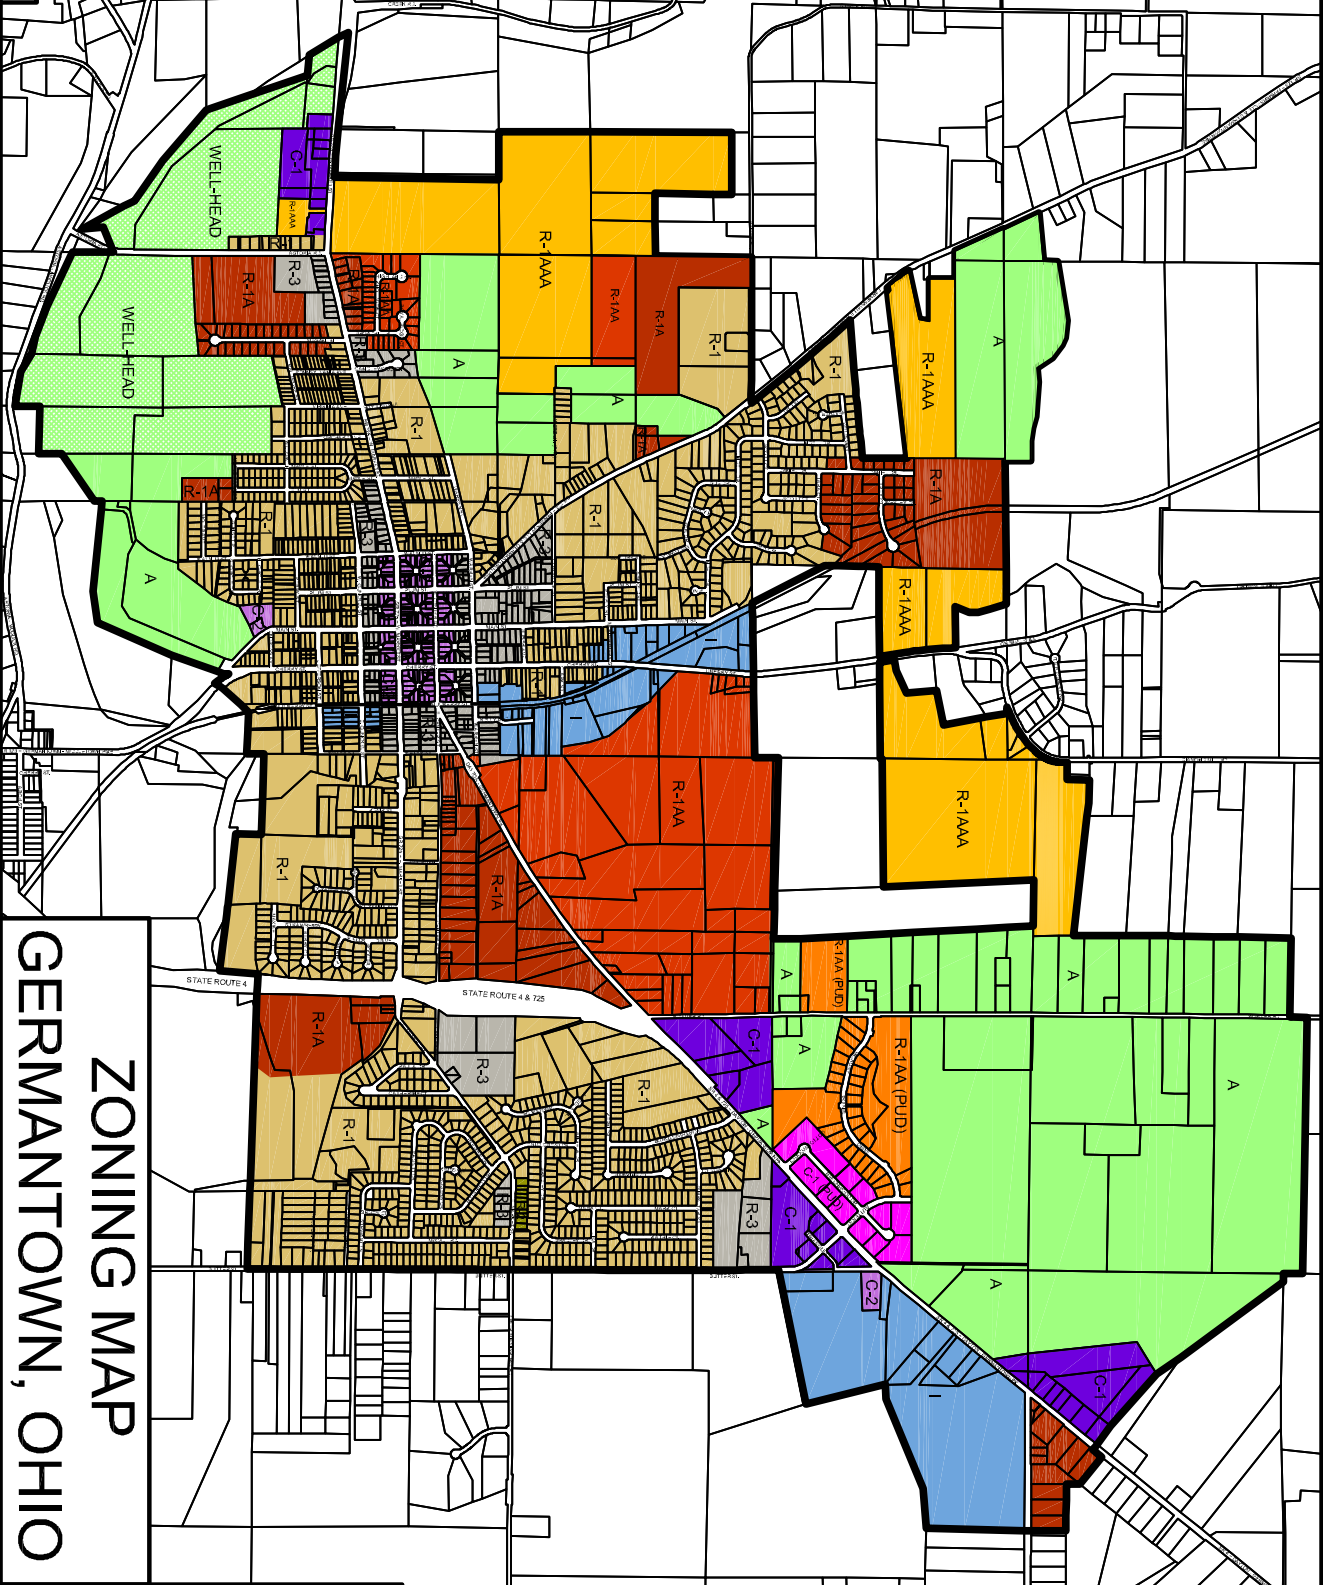

OCTOBER, 2012

ZONING MAP

GERMANTOWN, OHIO

LEGEND

ZONING AREAS

Green	A
Purple	C-1
Pink	C-1 (PUD)
Blue	C-2
Light Blue	I
Tan	R-1
Orange	R-1A
Red	R-1AA
Light Orange	R-1AA (PUD)
Yellow	R-1AAA
Light Yellow	R-1AAA (PUD)
Grey	R-3
Light Green	WELL-HEAD

NORTH

SCALE: 1"=2000'