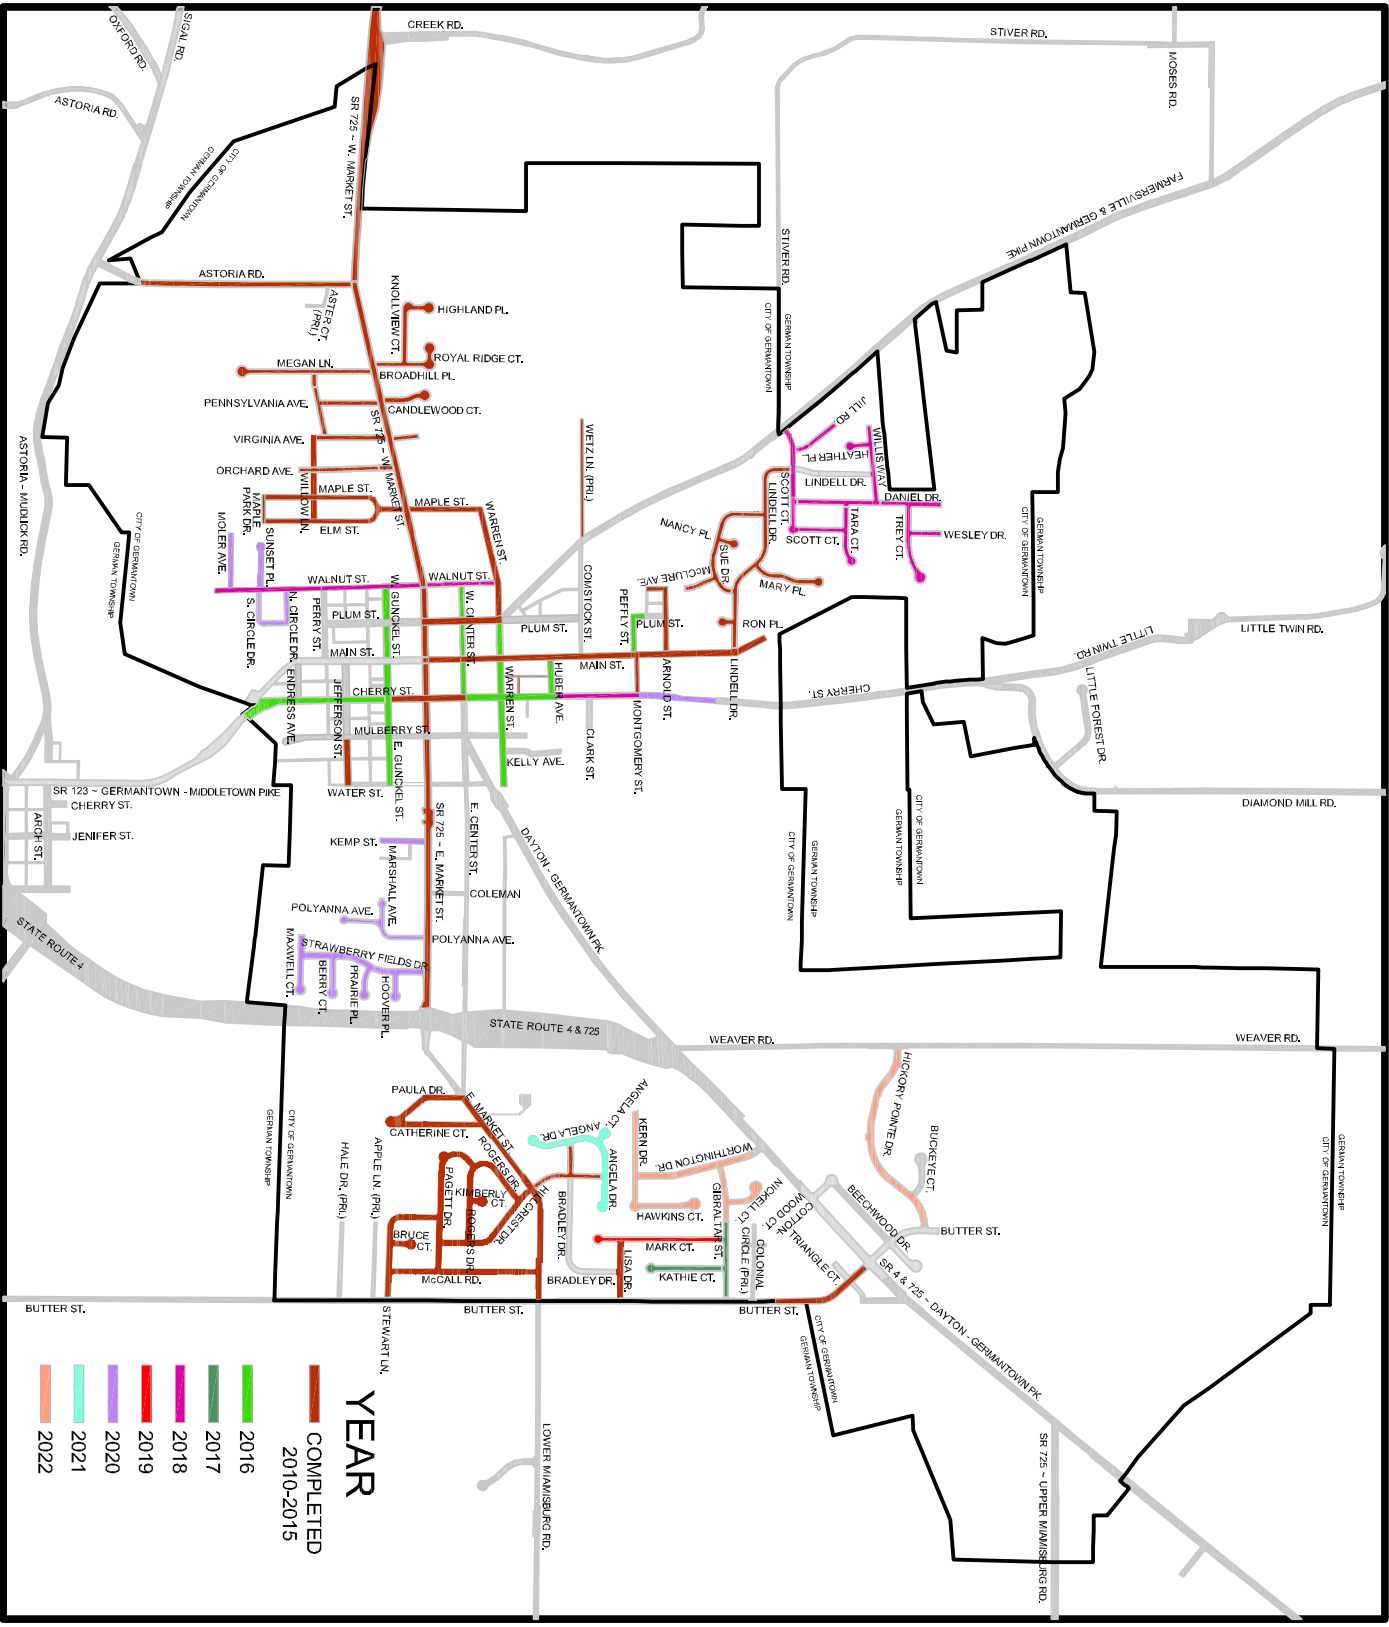

CITY OF GERMANTOWN, OHIO

FUTURE STREET PROJECT MAP (BASED ON CURRENT FUNDING)

SCALE: 1"=1000'

AUGUST, 2015