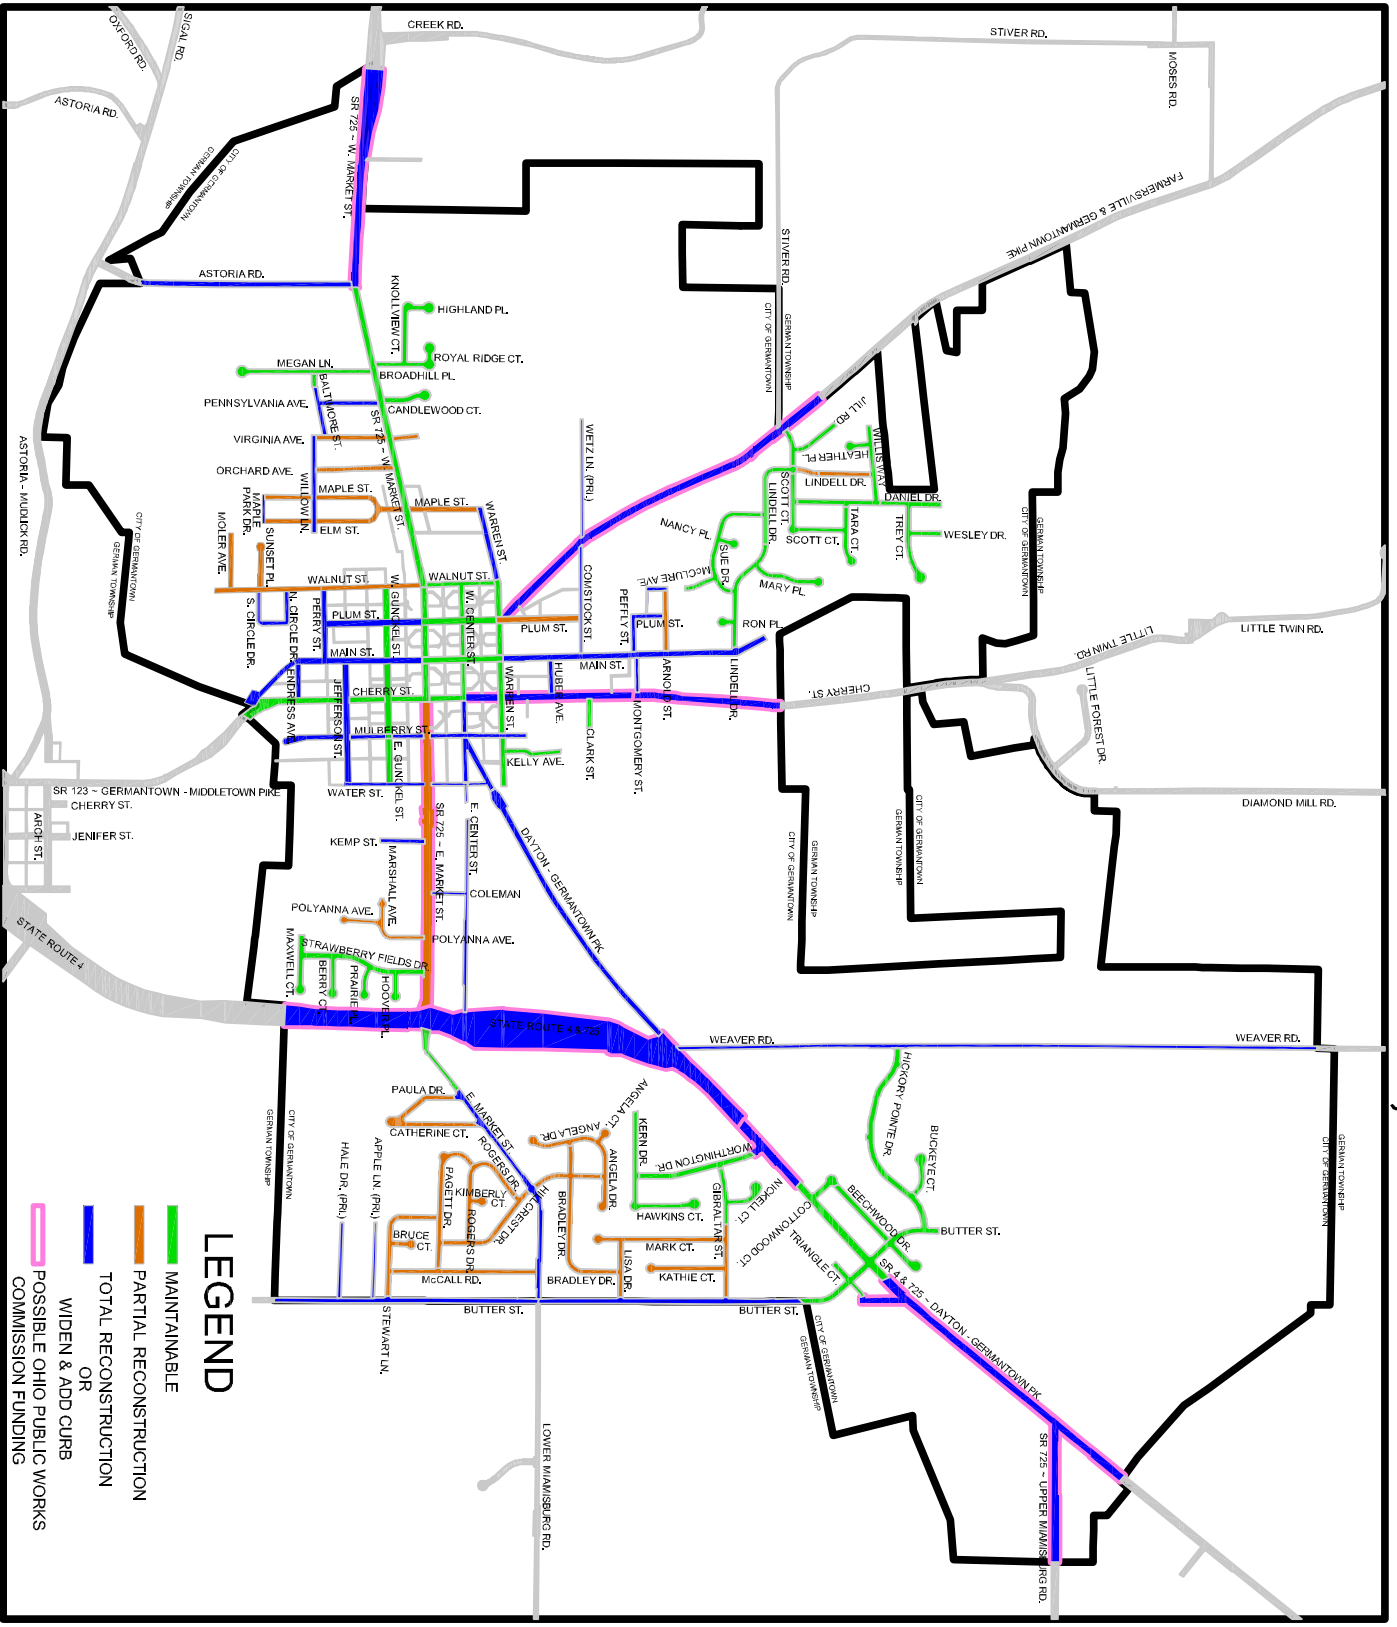

CITY OF GERMANTOWN, OHIO

STREET EVALUATION MAP

LEGEND

- █ MAINTAINABLE
- █ PARTIAL RECONSTRUCTION
- █ TOTAL RECONSTRUCTION
- █ WIDEN & ADD CURB
OR
POSSIBLE OHIO PUBLIC WORKS
COMMISSION FUNDING

AUGUST, 2015