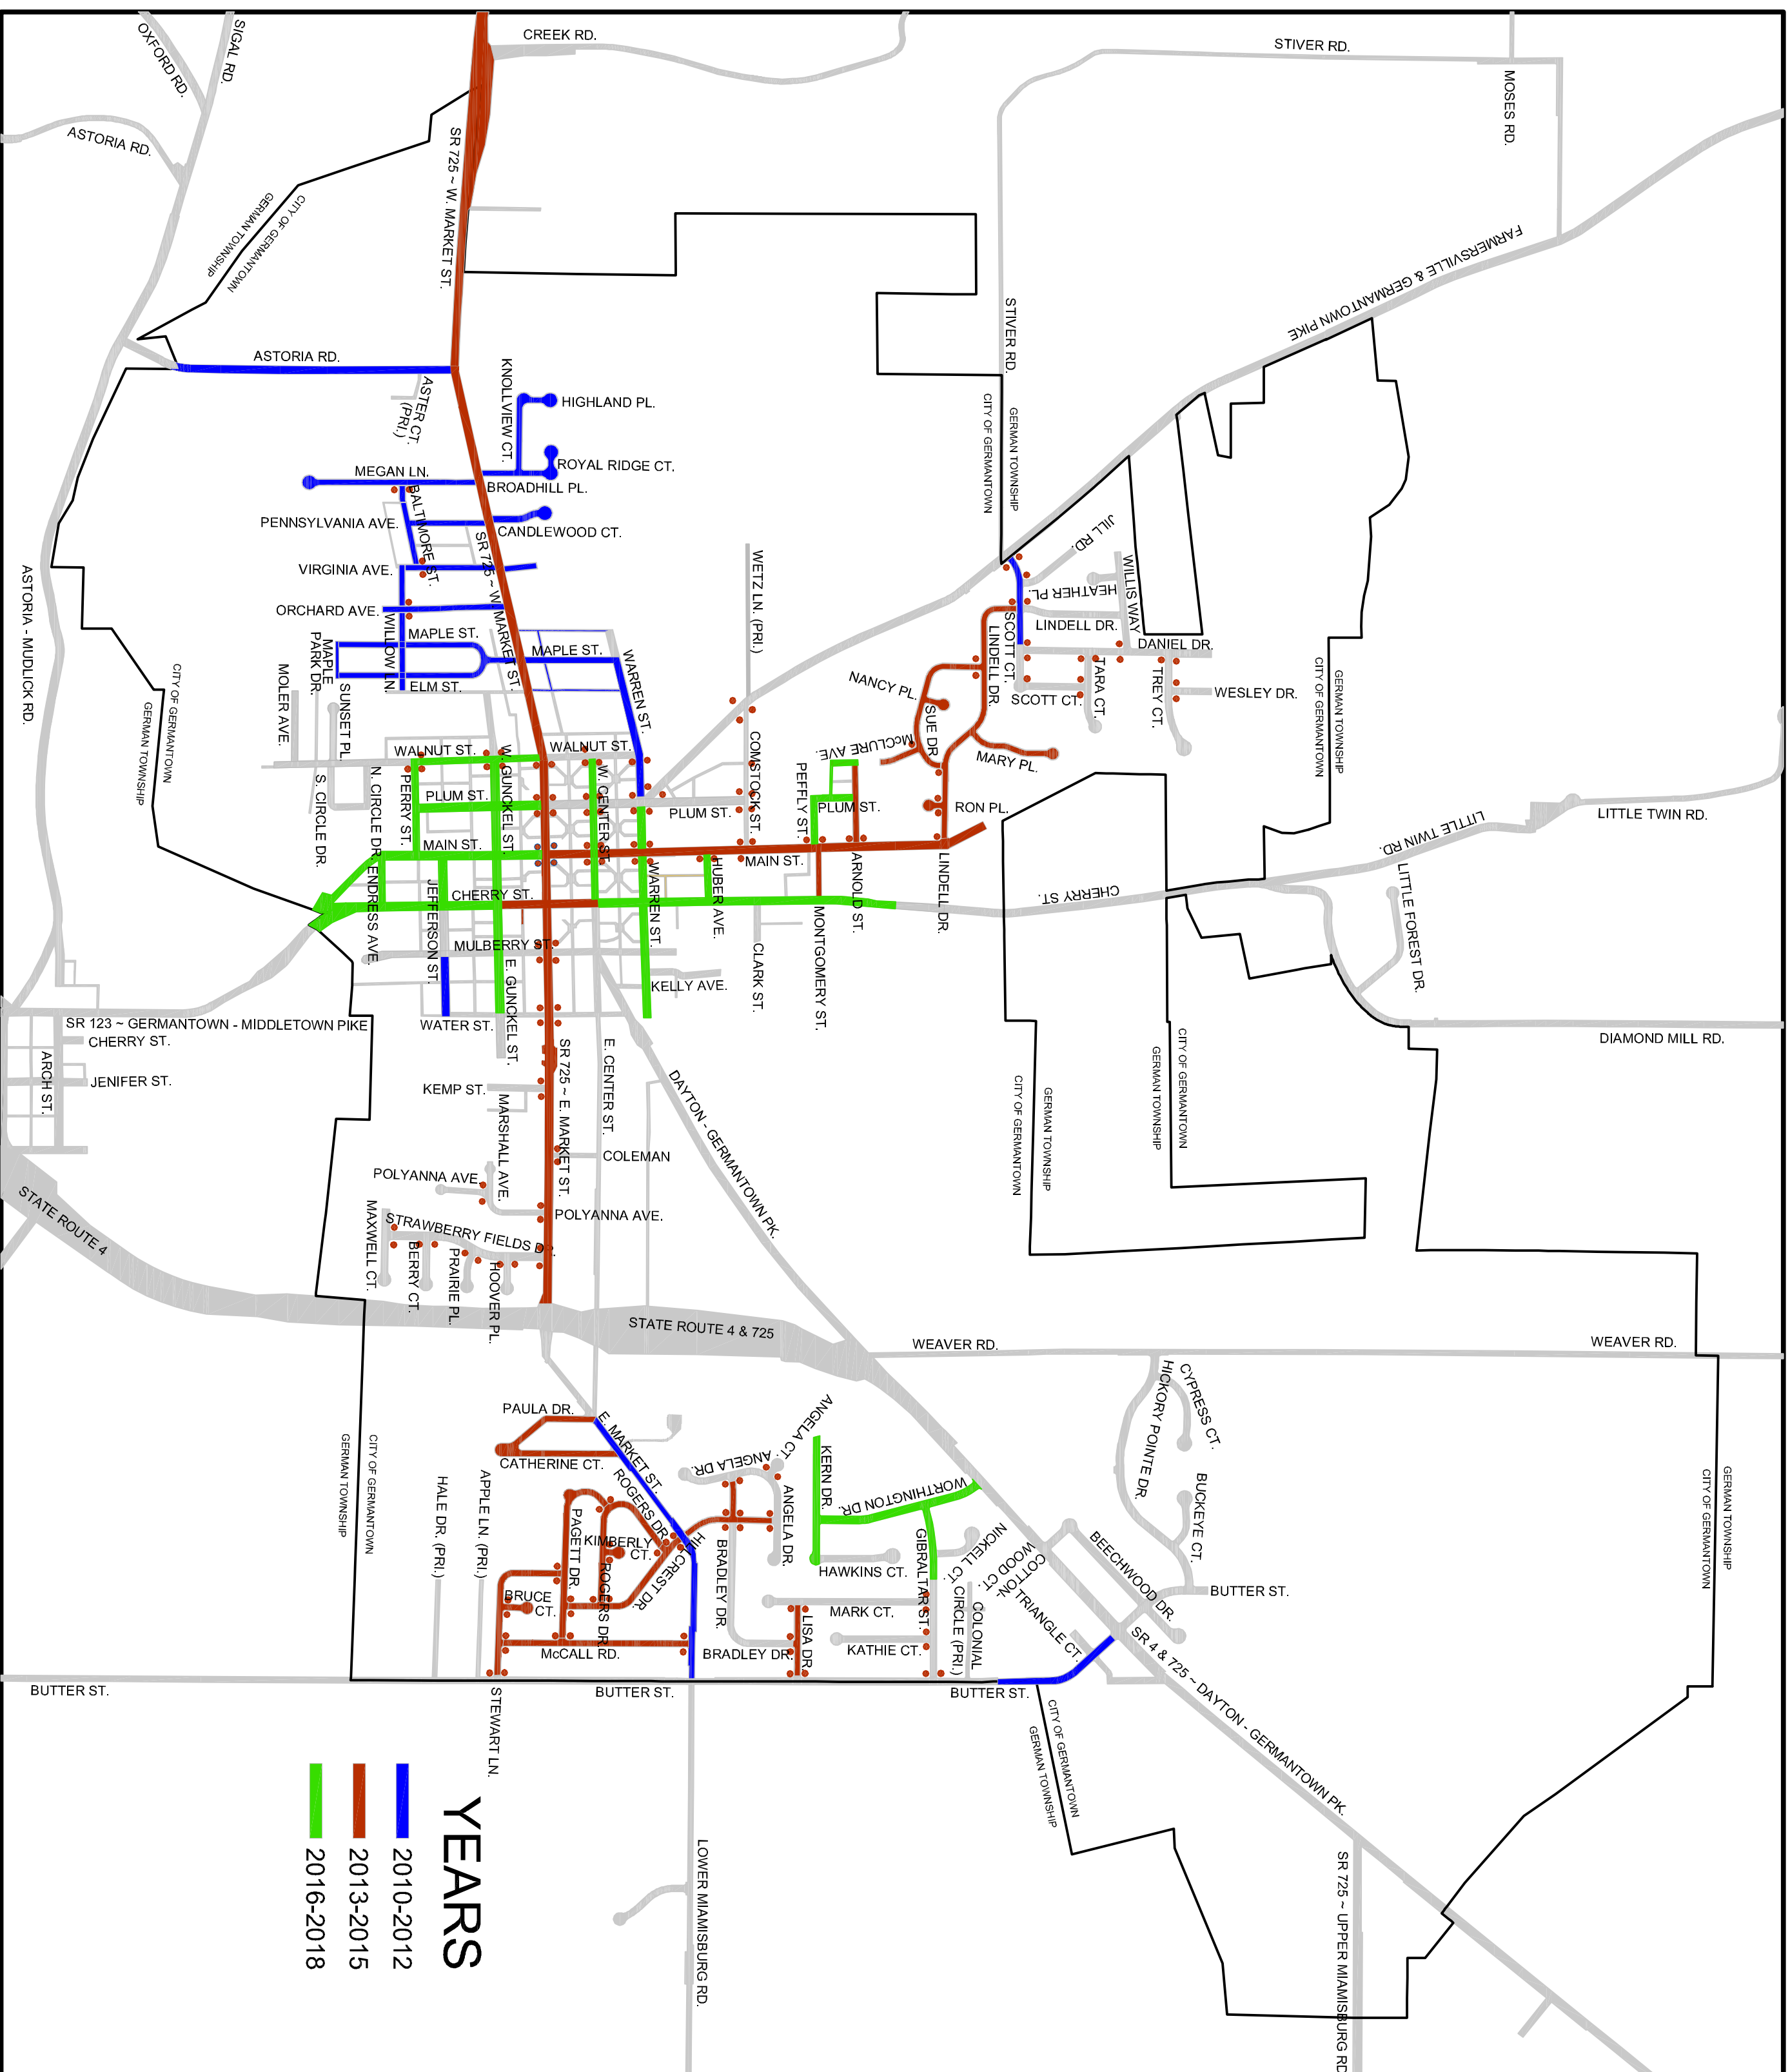

CITY OF GERMANTOWN, OHIO

YEARS

- 2010-2012
- 2013-2015
- 2016-2018

STREET PROJECT & HANDICAP RAMP REPLACEMENT MAP

SEPTEMBER, 2018

NORTH
SCALE: 1"=1000'