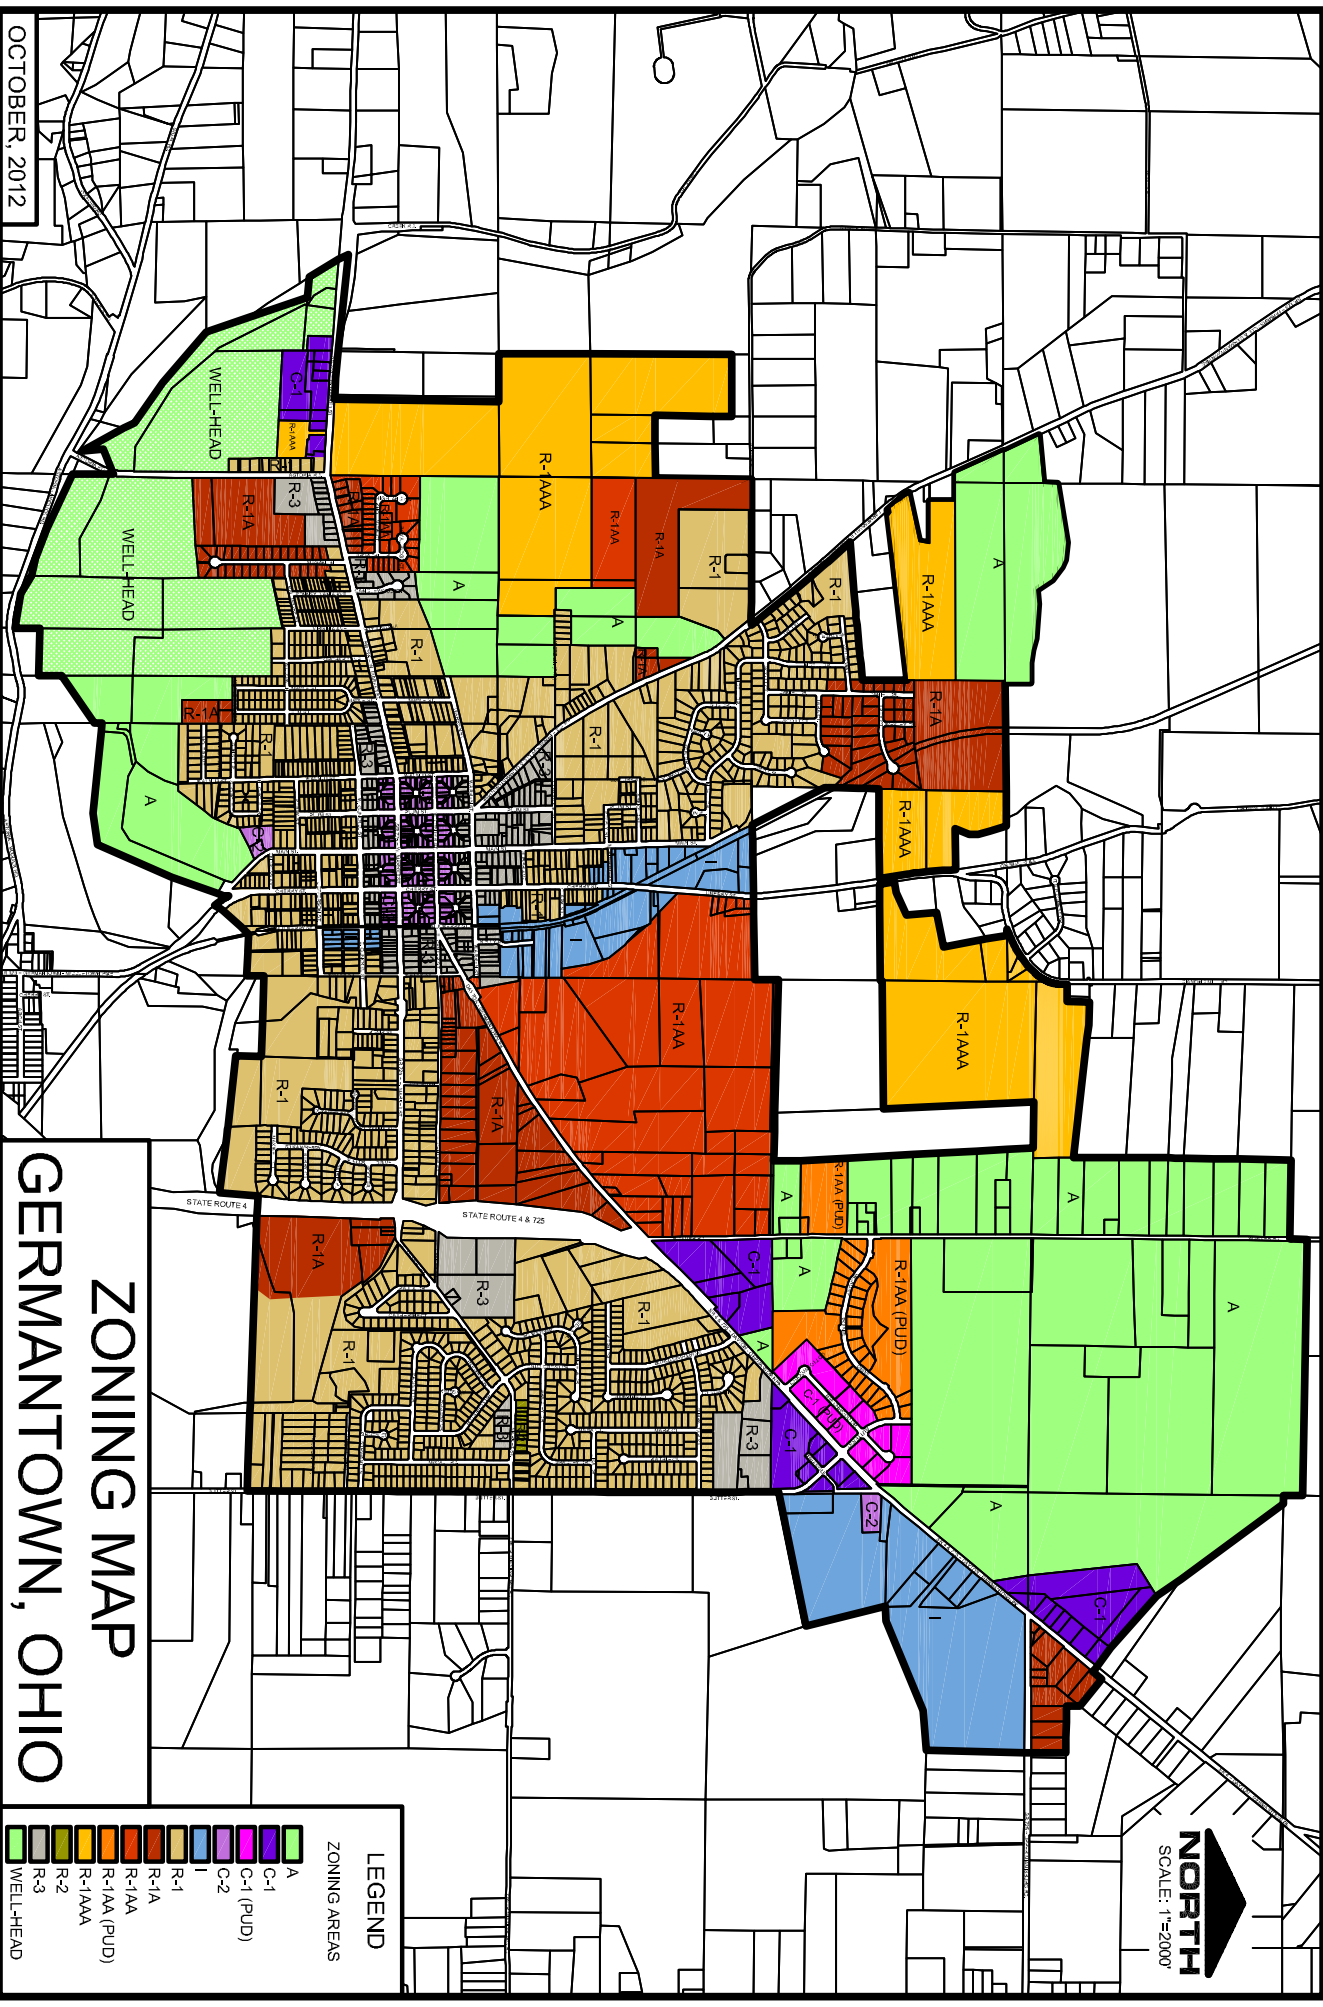

OCTOBER, 2012

ZONING MAP

GERMANTOWN, OHIO

LEGEND

ZONING AREAS

[Green Box]	A
[Light Green Box]	C-1
[Purple Box]	C-1 (PUD)
[Light Purple Box]	C-2
[Light Blue Box]	I
[Blue Box]	R-1
[Light Blue Box]	R-1A
[Orange Box]	R-1AA
[Red Box]	R-1AA (PUD)
[Yellow Box]	R-1AAA
[Light Yellow Box]	R-2
[Light Green Box]	R-3
[Dark Green Box]	WELL-HEAD