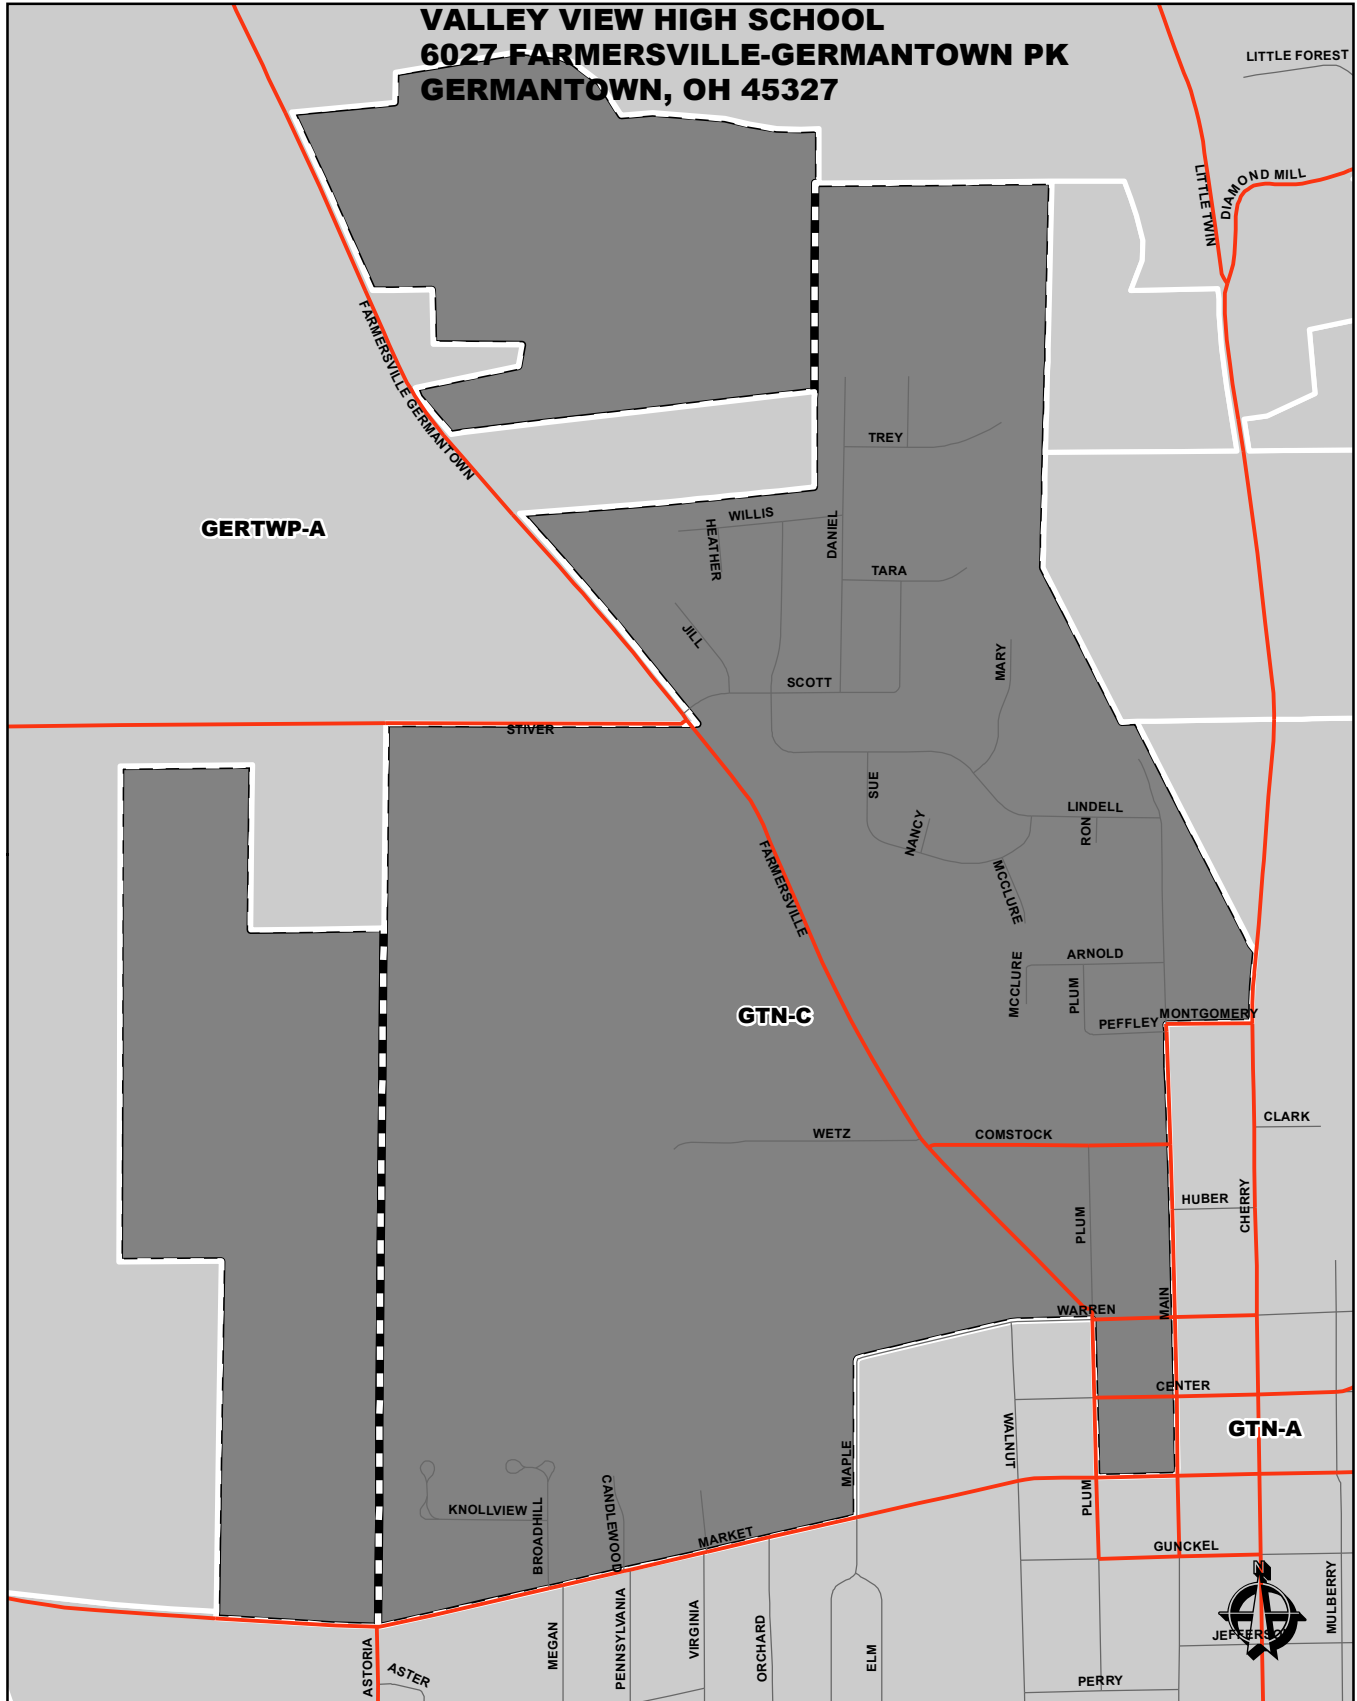

PRECINCT MAP GERMANTOWN: C

POLLING LOCATION:

**VALLEY VIEW HIGH SCHOOL
6027 FARMERSVILLE-GERMANTOWN PK
GERMANTOWN, OH 45327**

Montgomery County Board of Elections

451 West Third Street Dayton, Ohio 45402 | Phone: (937) 225-5656 | Fax: (937) 496-7798